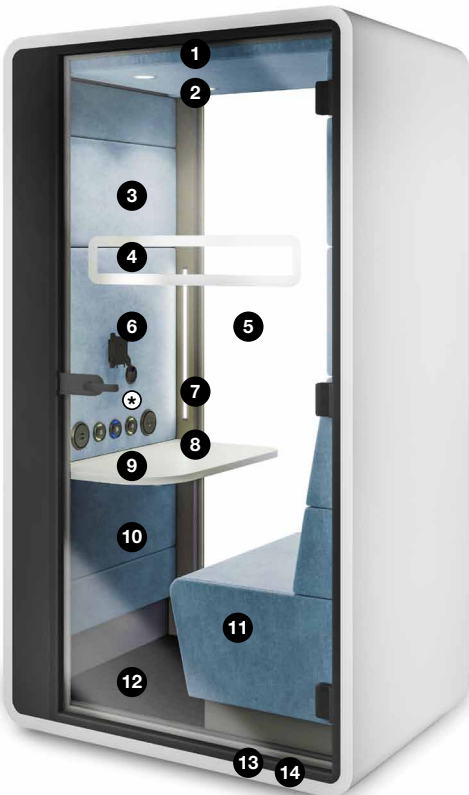

- 1 LED ceiling light run by motion sensor
- 2 Efficient ventilation run by motion sensor
- 3 Tempered, laminated acoustic glass door with high quality handle and hinges
- 4 Anti-collision glass manifestation safety sticker
- 5 Laminated acoustic glass rear panel
- 6 VESA mount
- 7 Power module (single power, double USB)
- 8 Control panel
- 9 Tabletop
- 10 Acoustic lined fabric panels
- 11 Upholstered soft seating
- 12 Integral carpeted floor
- 13 Leveling feet
- 14 Integrated Castors

Standard

LED

LED + VESA mount

WHY IS THE HUSHHYBRID A UNIQUE OFFICE SOLUTION?

COMPACT

HushHybrid is a solution for optimal space management – the small dimensions and weight allow it to be set or adjusted to the current needs of any organization.

AGILE

HushHybrid is equipped with castors which allows you to move it around the office whenever you need.

1 VESA mount for screen installation
(* monitor/computer are not currently part of the Hush offer)

2 Additional LED face lighting with adjustable intensity

3 Control panel

- 2 x USB socket type A and C
- 110/230V power module
- knobs to adjust fans' speed, face lighting, and ceiling mounted lights

4 Tabletop with adjustable depth (40 mm / 1,6 in range)