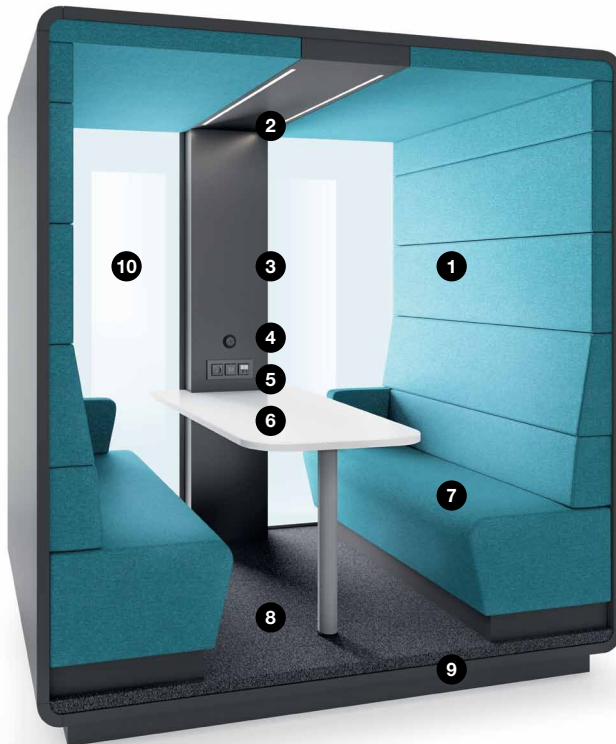

HUSHMEET.OPEN IS A PERFECT PLACE FOR:

Private meetings

Creative work

1-4

w. 2150 mm / 85 in
h. 2300 mm / 91 in
d. 1390 mm / 55 in

- 1 Acoustic lined fabric panels
- 2 Led ceiling light with dimmer
- 3 Option to hang a TV screen on the central panel
- 4 Independent, manual smooth lighting rotary knob
- 5 Power module (power + USB type A, USB type C + RJ45)
- 6 Compact desk
- 7 Two upholstered benches
- 8 Leveling feet
- 9 Removable front panel for pallet jack
- 10 Laminated back acoustic glass panels

WHY IS THE **HUSHMEET.OPEN** A UNIQUE OFFICE SOLUTION?

MOBILITY

You can move the pod without disassembly.

ACOUSTICS

The upholstery and double glazed door with acoustic film effectively absorbs sound.

DIMENSIONS

It occupies space needed for two standard workstations.

COMFORT

Two upholstered benches and the armrest ensure the comfort of use.

PRODUCT IS ALSO AVAILABLE IN THE **S** VERSION

HushMeet.open.S is the answer to the needs of smaller offices. It is designed for meetings in a group of two people.