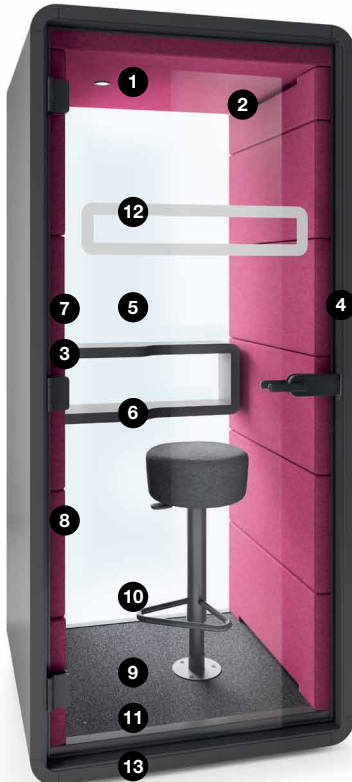

HUSHPHONE IS A PERFECT PLACE FOR:

Private videoconferences

Trade negotiations

Confidential telephone conversations

W.1000 mm / 39 in
H. 2230 mm / 88 in
D. 900 mm / 35 in

- 1 Led ceiling light run by motion sensor
- 2 Efficient ventilation run by motion sensor
- 3 Power module (power + USB type A, USB type C + RJ45)
- 4 Tempered, laminated acoustic glass door with high quality handle
- 5 Laminated acoustic glass rear wall
- 6 Ergonomic shelf/storage
- 7 Fold-away laptop table
- 8 Acoustic lined fabric panels
- 9 Integral carpeted floor
- 10 Optional floor mounted stool
- 11 Leveling feet
- 12 Anti-collision door marking
- 13 Integrated Castors

WHY IS THE HUSHPHONE A UNIQUE OFFICE SOLUTION?

COMPACT

HushPhone occupies only 1 square meter – the small dimensions and weight allow it to be set or adjusted to the current needs of any organisation.

FUNCTIONAL

Equipped with lighting, a ventilation system, a folding laptop table, and 230V&USB sockets.

COMFORTABLE TO USE

Thanks to the armrest, a movement sensor which activates the lighting and ventilation, and a rear wall made of glass, the hushPhone provides an excellent user experience.