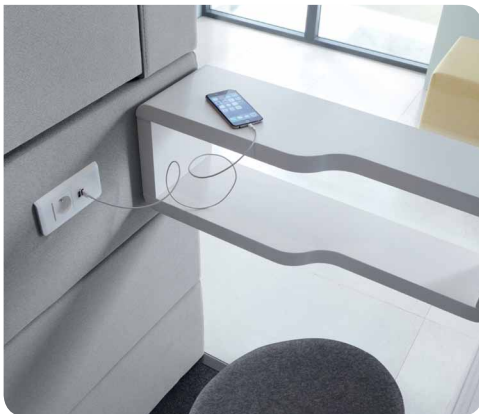

WHY IS THE HUSHPHONE A UNIQUE OFFICE SOLUTION?

COMPACT

HushPhone occupies only 1 square meter – the small dimensions and weight allow it to be set or adjusted to the current needs of any organisation.

FUNCTIONAL

Equipped with lighting, a ventilation system, a folding laptop table, and 230V&USB sockets.

COMFORTABLE TO USE

Thanks to the armrest, a movement sensor which activates the lighting and ventilation, and a rear wall made of glass, the hushPhone provides an excellent user experience.

AGILE

HushPhone is equipped with castors which allows you to move it around the office whenever you need.