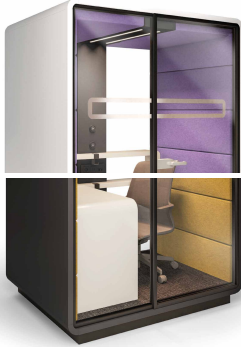

CARCASS FINISHES

- ABB
  WHITE
- AGC
  COSMOS
  GREY